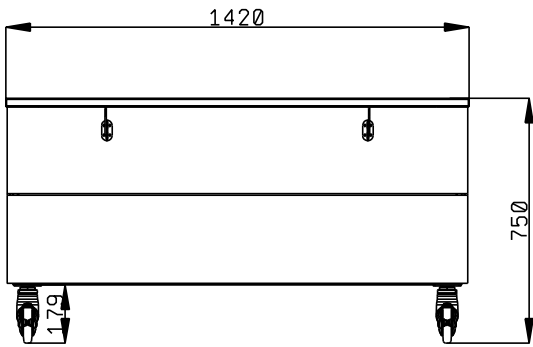

Short Form Specification

Item No. _____

Compact design, ideal for space saving environments. AISI 304 Foldable tray sliders on long sides. Unit mounted on 125 mm wheels 2 swivel and 2 with brakes. Top provides ample displaying or workspace surface. Soft closing doors on operator side. Underneath ambient cupboard with doors. Sturdy body construction with laminated panelings on 4 sides. 750mm worktop height.

Main Features

- Perfect compact design makes it ideal for space saving environments.
- CB and CE certified by a third party notified body.
- Soft closing doors on operator side.
- Available options with online configurator: colors, tray sliders, overshelves, feet/wheels with desired diameter, height 750mm for kids.
- Top provides ample displaying or workspace surface.
- Optional plinth can be installed to cover the feet or the wheels.
- AISI 304 Tray slider in flush mounted stainless steel is installed on long sides and they can also be folded down to facilitate passage of the units through doorways.
- Ideal for servery lines without an operator.
- Unit mounted on 125 mm wheels 2 swivel and 2 with brakes.
- Food introduced at the correct temperature maintains its core temperature according to Afnor Standards.
- Available dimensions: 1, 2, 3, 4 GN.
- Thanks to the sleek, minimalist glass structure, food and dust does not get trapped and the cleaning is made easier.

Construction

- Top in AISI 304.
- Sturdy construction with laminated panelings on 4 sides.

APPROVAL: _____

Front

Side

Top

Key Information:

N° of doors:	2
322072 (F00N4KW00S)	
External dimensions, Width:	1420 mm
External dimensions, Depth:	1180 mm
External dimensions, Height:	750 mm
Net weight:	96 kg
Shipping height:	780 mm
Shipping width:	899 mm
Shipping depth:	1460 mm
Shipping volume:	1.02 m ³