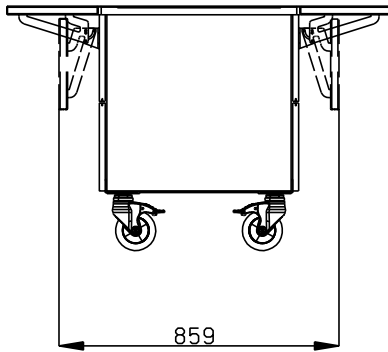

Short Form Specification

Item No. _____

Compact design, ideal for space saving environments. AISI 304 Foldable tray sliders on long sides. Unit mounted on 125 mm wheels 2 swivel and 2 with brakes. Top provides ample displaying or workspace surface. Soft closing doors on operator side. Underneath ambient cupboard with doors. Sturdy body construction with laminated panelings on 4 sides. 750mm worktop height.

Main Features

- Perfect compact design makes it ideal for space saving environments.
- CB and CE certified by a third party notified body.
- Soft closing doors on operator side.
- Available options with online configurator: colors, tray sliders, overshelves, feet/wheels with desired diameter, height 750mm for kids.
- Top provides ample displaying or workspace surface.
- Optional plinth can be installed to cover the feet or the wheels.
- AISI 304 Tray slider in flush mounted stainless steel is installed on long sides and they can also be folded down to facilitate passage of the units through doorways.
- Ideal for servery lines without an operator.
- Unit mounted on 125 mm wheels 2 swivel and 2 with brakes.
- Food introduced at the correct temperature maintains its core temperature according to Afnor Standards.
- Available dimensions: 1, 2, 3, 4 GN.
- Thanks to the sleek, minimalist glass structure, food and dust does not get trapped and the cleaning is made easier.

Construction

- Top in AISI 304.
- Sturdy construction with laminated panelings on 4 sides.

APPROVAL: _____

Front

Side

Top

Key Information:

N° of doors:	2
322072 (F00N4KW00S)	
External dimensions, Width:	1420 mm
External dimensions, Depth:	1180 mm
External dimensions, Height:	750 mm
Net weight:	96 kg
Shipping height:	780 mm
Shipping width:	899 mm
Shipping depth:	1460 mm
Shipping volume:	1.02 m ³